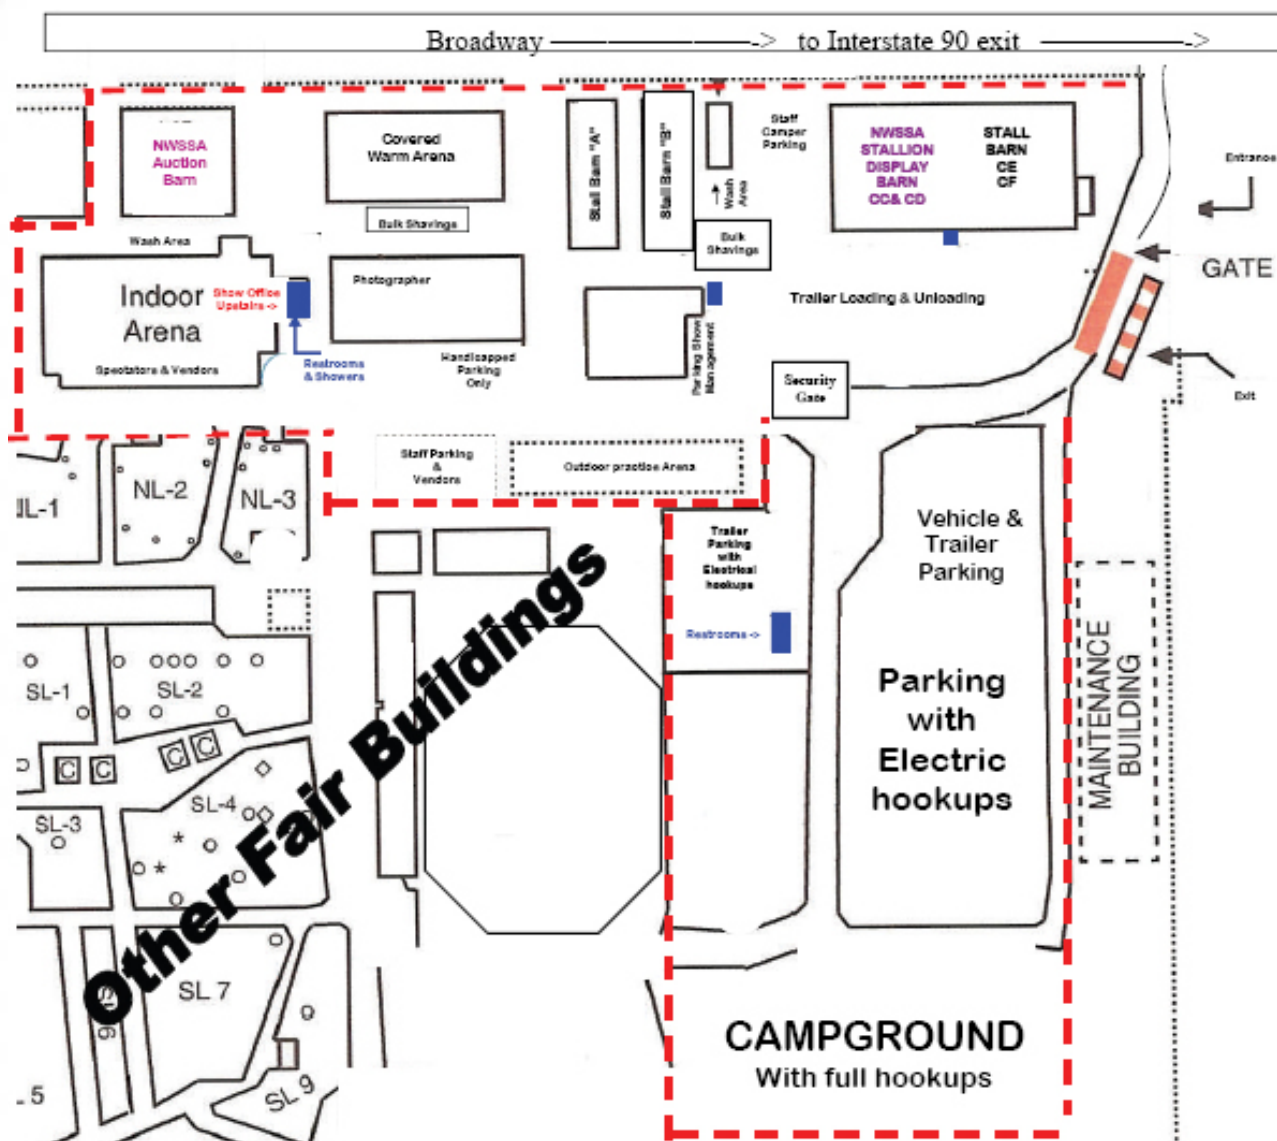

Show Facility Map

Spokane Fairgrounds & Expo Center
 Spokane, Washington
 Take BROADWAY EXIT from I-90
 West on Broadway — Entrance on left

INPHC
 Fall Spectacular

September 24, 25, 26, 2010 Auction